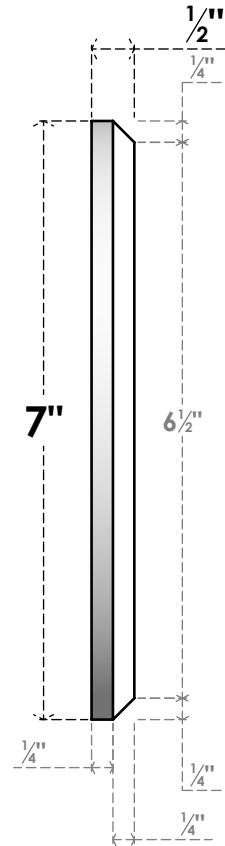

ROSP070X070X050GRY10

7"W X 7"H X 1/2"P STANDARD GRAYSON FLOWER ROSETTE WITH BEVELED EDGE, ARCHITECTURAL GRADE PVC

FRONT

SIDE

EKENA MILLWORK
2300 WEST MAIN ST.
CLARKSVILLE, TX 75426
TOLL FREE: 866-607-0453
WWW.EKENAMILLWORK.COM

NOTES

1. INSTALLATION TO BE COMPLETED IN ACCORDANCE WITH MANUFACTURER'S SPECIFICATIONS.
2. DRAWING MAY NOT BE TO SCALE
3. THIS DRAWING IS INTENDED FOR DESIGN AND PLANNING PURPOSES ONLY.
4. ALL INFORMATION CONTAINED HEREIN WAS CURRENT AT THE TIME OF DEVELOPMENT BUT MUST BE REVIEWED AND APPROVED BY THE PRODUCT MANUFACTURER TO BE CONSIDERED ACCURATE.
5. ARCHITECTURAL GRADE PVC PRODUCTS ARE MADE FROM EXPANDED CELLULAR PVC AND COME NATURALLY WHITE BUT MAY BE PAINTED