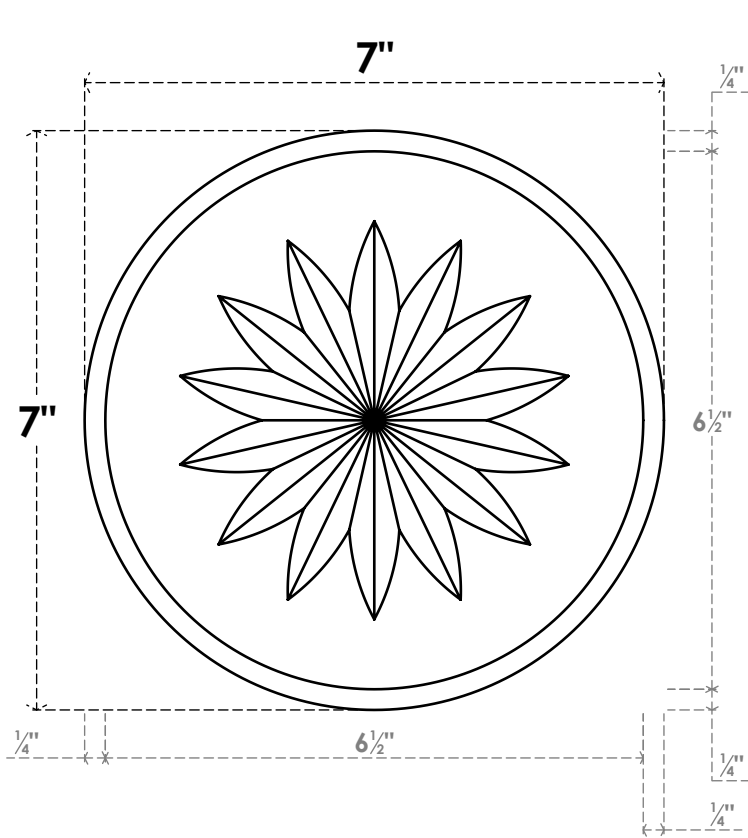

ROSP070X070X050GRY10

7"W X 7"H X 1/2"P STANDARD GRAYSON FLOWER ROSETTE WITH BEVELED EDGE, ARCHITECTURAL GRADE PVC

FRONT

SIDE

EKENA MILLWORK
2300 WEST MAIN ST.
CLARKSVILLE, TX 75426
TOLL FREE: 866-607-0453
WWW.EKENAMILLWORK.COM